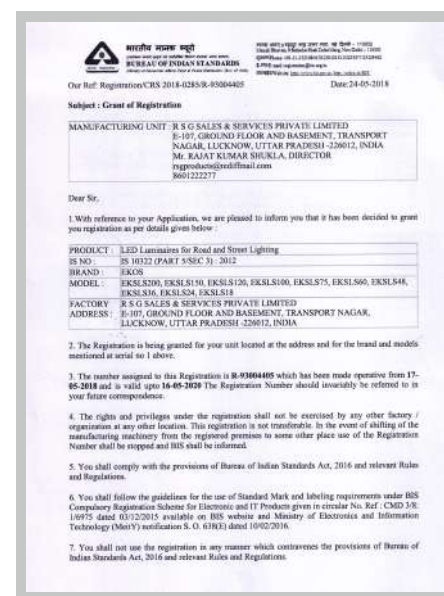

BIS STREET LIGHT CERTIFICATE