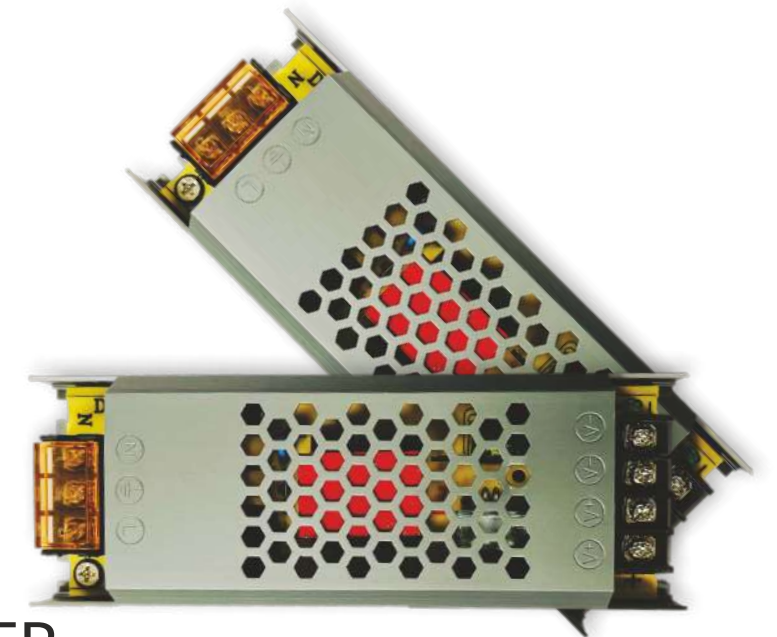

LED STRIP DRIVER

MODEL NO.	EKSD12V2A	EKSD12V5A	EKSD12V10A
INPUT VOLTAGE	100-300 VAC		
OUTPUT VOLTAGE	12VDC		
OUTPUT CURRENT	2A	5A	10A
OUTPUT TYPE	CV		
CABINATE	METAL