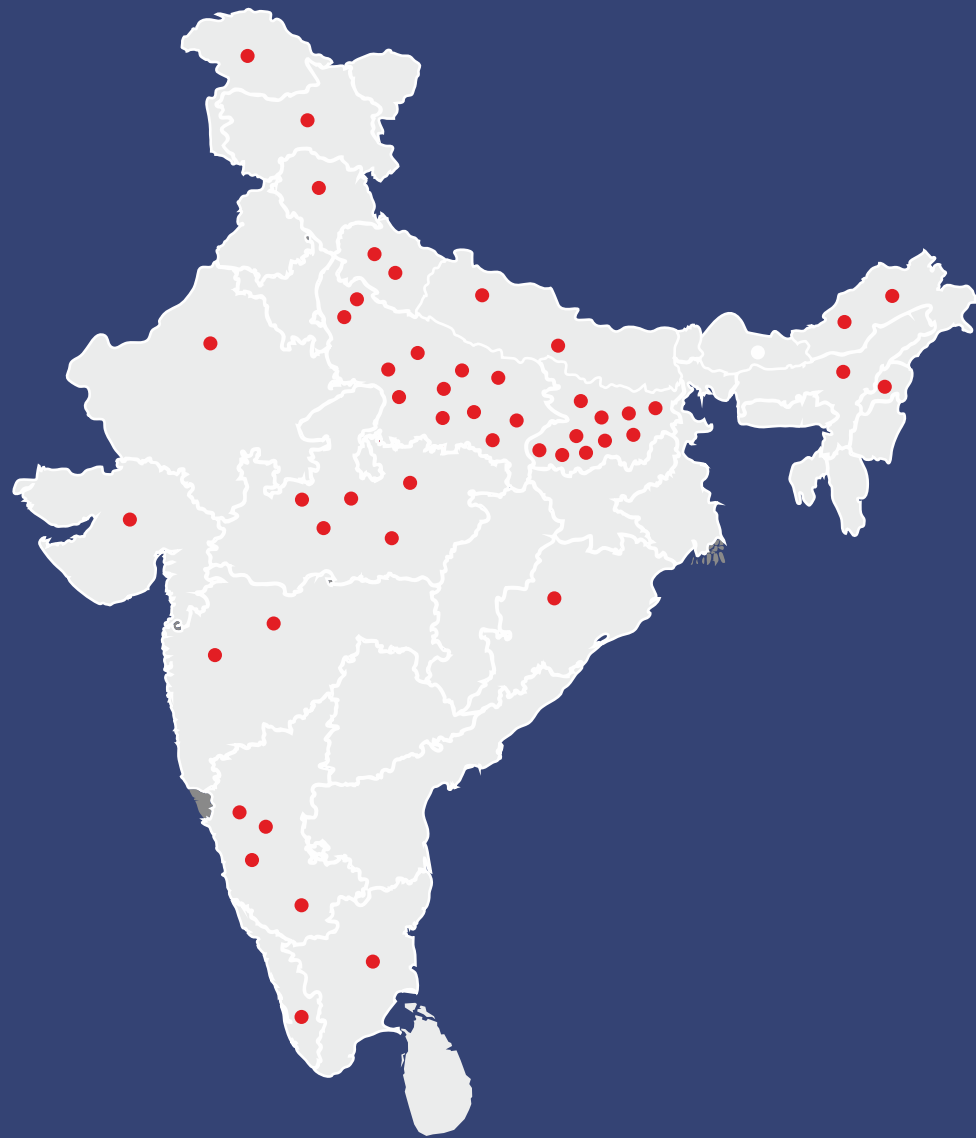

OUR PRESENCE IN INDIA