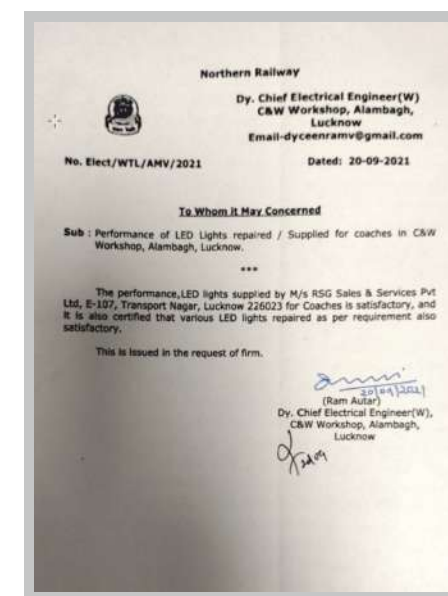

CERTIFICATES

ISO 9001 : 2015 CERTIFICATE

NSIC REG. CERTIFICATE

BIS FLOOD LIGHT CERTIFICATE

BIS STREET LIGHT CERTIFICATE

INDIAN RAILWAY APPRECIATION LETTER

BUREAU OF ENERGY EFFICIENCY CERTIFICATE

LED INTEGRATED SOLAR STREET LIGHT - VIVID